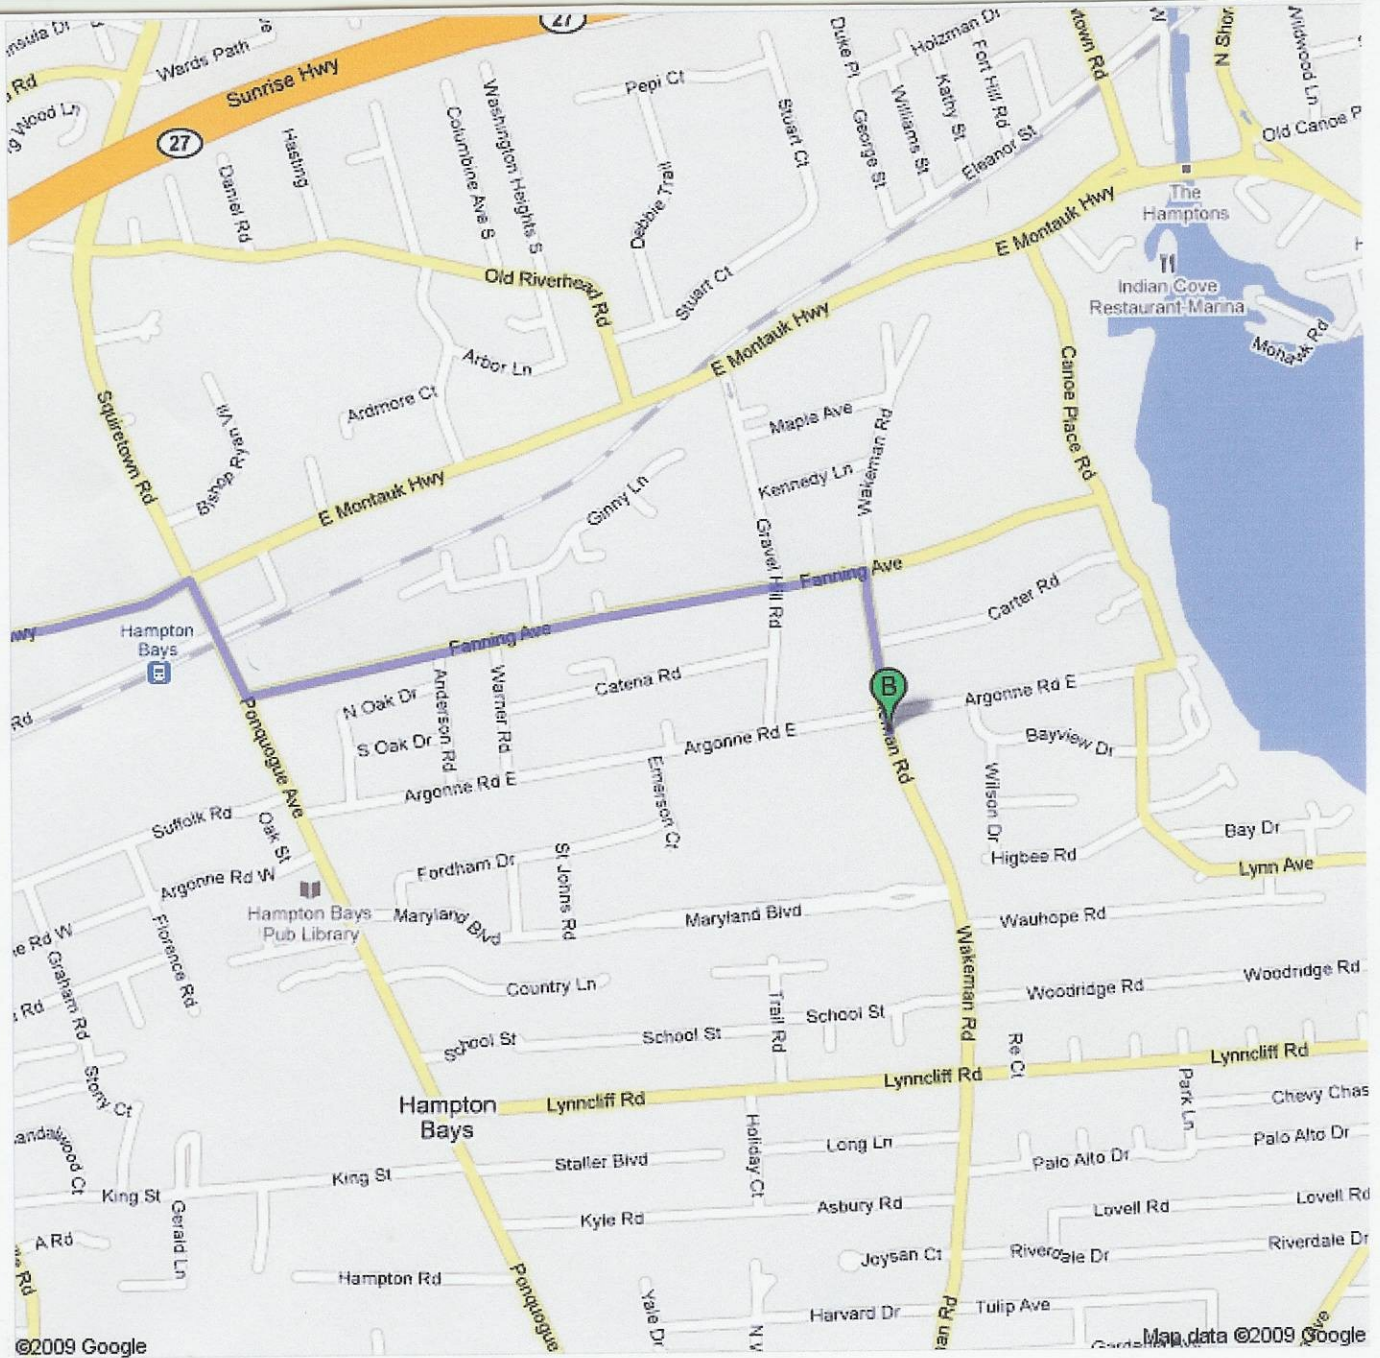

DIRECTIONS TO: Hampton Bays High School 88 Argonne Rd E, Hampton Bays, NY

FROM: WHBHS Montauk Hwy

1. Head **east** on **W Montauk Hwy** toward **Lilac Dr**
About 19 mins

go 8.6 mi
total 8.6 mi

➔ 2. Turn **right** at **Ponquogue Ave**

go 0.2 mi
total 8.7 mi

➤ 3. Take the 2nd **left** onto **Fanning Ave**
About 2 mins

go 0.7 mi
total 9.5 mi

➔ 4. Turn **right** at **Wakeman Rd**
Destination will be on the right

go 0.2 mi
total 9.7 mi

B 88 Argonne Rd E, Hampton Bays, NY 11946