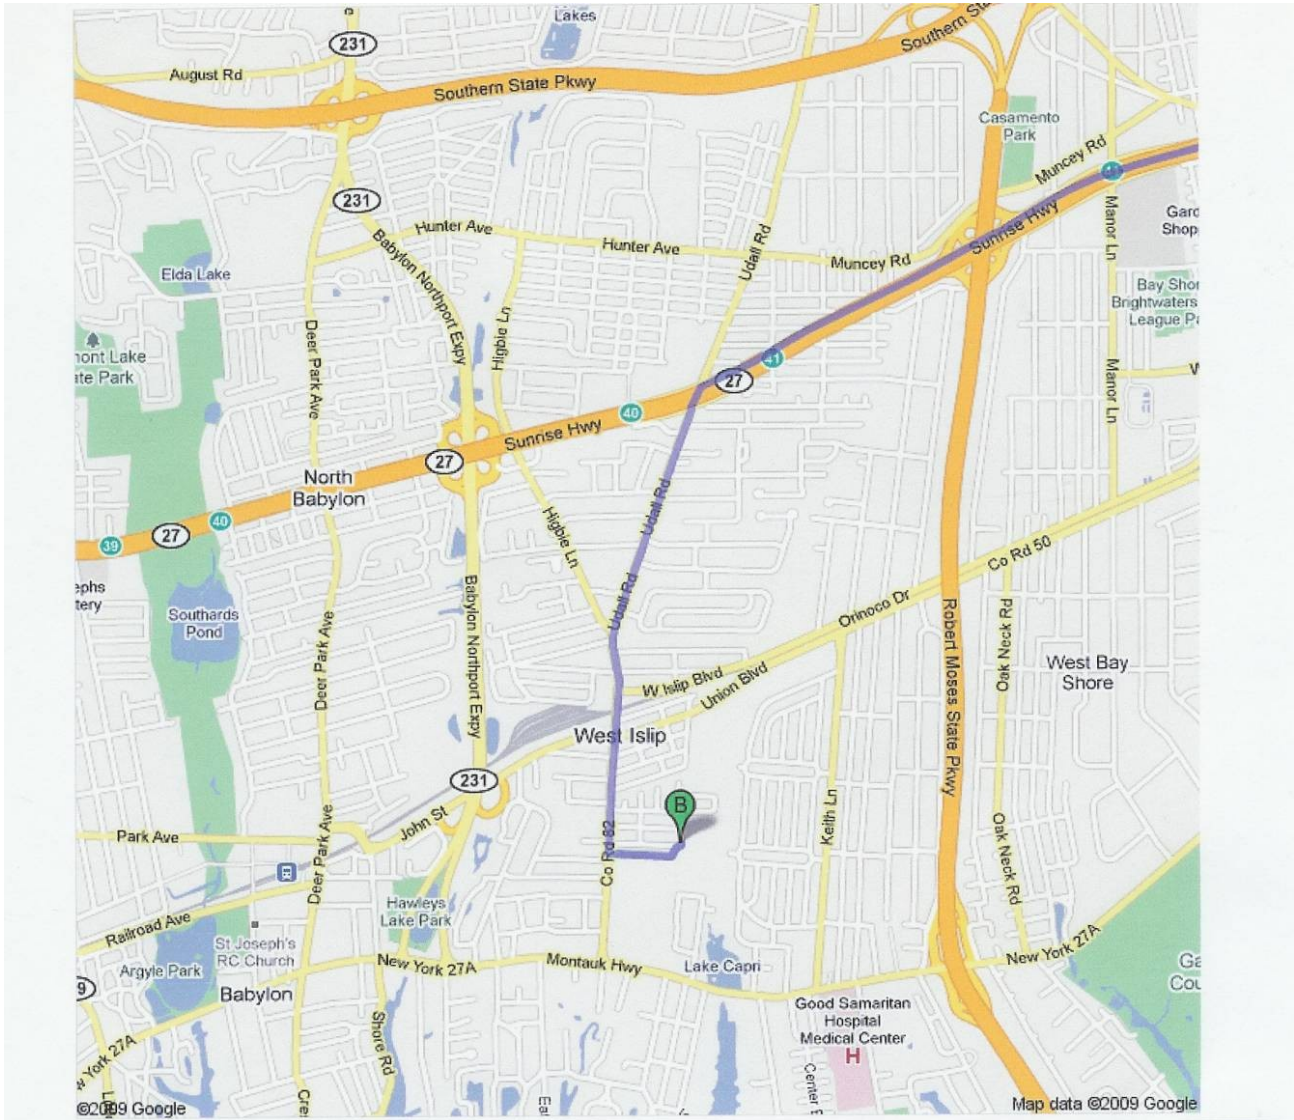

DIRECTIONS TO: **West Islip High School 1 Lions Path, West Islip, NY**

FROM: WHBHS Montauk Hwy

1. Head east on **W Montauk Hwy** toward **Lilac Rd**

go 0.1 mi
total 0.1 mi
 2. Take the 1st **left** onto **Co Rd 31/Old Riverhead Rd/Riverhead Rd**
About 6 mins

go 3.3 mi
total 3.4 mi
 3. Take the ramp onto **NY-27 W**
About 33 mins

go 35.4 mi
total 38.8 mi
 4. Take exit **41** toward **Southern Pkwy/Robert Moses Park**

go 0.2 mi
total 39.0 mi
 5. Merge onto **Sunrise Hwy Service Rd**

go 1.1 mi
total 40.1 mi
 6. Slight **left** at **Co Rd 82/Udall Rd**
Continue to follow **Co Rd 82**
About 4 mins

go 1.4 mi
total 41.4 mi
 7. Turn **left** at **Lions Path**
About 1 min

go 0.2 mi
total 41.6 mi
 8. **Lions Path** turns **left** and becomes **Farm Ln**
Destination will be on the right

go 233 ft
total 41.7 mi
- 1 Lions Path, West Islip, NY 11795-3932